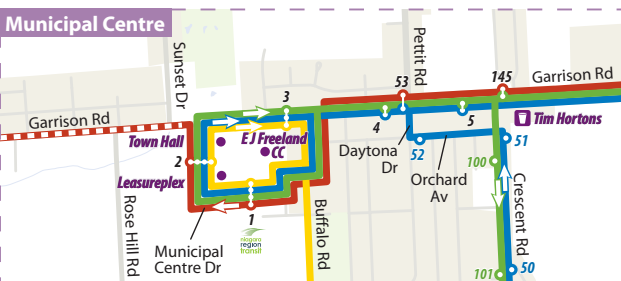

Route 750 - East Blue Line				
Location	Stop #	First Bus		Last Bus
MUNICIPAL CENTRE	1	6:55 AM		7:55 PM
Municipal Centre / Garrison Road	2	6:56 AM		7:56 PM
Garrison Road / Buffalo Road	3	6:57 AM		7:57 PM
Garrison Road / Daytona Drive	4	6:58 AM		7:58 PM
Garrison Road / Crescent Road	5	6:58 AM		7:58 PM
Garrison Road / Spears Road	6	7:00 AM		8:00 PM
<b>Smart Centre (Walmart/No Frills)</b>	<b>30</b>	7:01 AM		8:01 PM
Thompson Road / Industrial Drive	9	7:03 AM		8:03 PM
Thompson Road / Bowen Road	54	7:04 AM		8:04 PM
Phipps Street / Dodds Court	10	6:05 AM	7:05 AM	8:05 PM
Crooks Street / Phipps Street	11	6:05 AM	7:05 AM	8:05 PM
Crooks Street / Highland Avenue	12	6:06 AM	7:06 AM	8:06 PM
Bowen Road / Alwin Place	13	6:07 AM	7:07 AM	8:07 PM
Bowen Road / Central Avenue	14	6:08 AM	7:08 AM	8:08 PM
Central Avenue / Emerick Avenue	15	6:09 AM	7:09 AM	8:09 PM
<b>Central Avenue / Jarvis Street SB</b>	<b>16</b>	6:09 AM	7:10 AM	8:10 PM
Central Avenue / Wintemute Street	17	6:10 AM	7:10 AM	8:10 PM
<b>Fort Erie Public Library - Centennial Branch</b>	<b>18</b>	6:11 AM	7:11 AM	8:11 PM
Gilmore Road / Jennet Street	19	6:12 AM	7:12 AM	8:12 PM
Catherine Street / Aberdeen Street	21	6:14 AM	7:14 AM	8:14 PM
Catherine Street / Central Avenue	22	6:15 AM	7:15 AM	8:15 PM
Catherine Street / High Street	23	6:16 AM	7:15 AM	8:15 PM
Catherine Street / Niagara Blvd.	24	6:16 AM	7:16 AM	8:16 PM
<b>RoboMart / Princess Street</b>	<b>25</b>	6:17 AM	7:17 AM	8:17 PM
<b>Douglas Heights / High Street</b>	<b>26</b>	6:18 AM	7:18 AM	8:18 PM
Bertie Street / Central Avenue	27	6:19 AM	7:19 AM	8:19 PM
<b>Bertie Street / DMH Urgent Care</b>	<b>28</b>	6:20 AM	7:20 AM	8:20 PM
Bertie Street / Fort Erie Racetrack	29	6:21 AM	7:21 AM	8:21 PM
<b>Smart Centre (Walmart/No Frills)</b>	<b>30</b>	6:24 AM	7:24 AM	8:24 PM
Garrison Road / Helena Street	31	6:25 AM	7:27 AM	8:27 PM
Garrison Road / Alfred Street	32	6:26 AM	7:28 AM	8:28 PM
<b>Garrison Road / Uncle Sams Bingo</b>	<b>33</b>	6:27 AM	7:29 AM	8:29 PM
<b>Garrison Road / Canadian Tire</b>	<b>34</b>	6:28 AM	7:31 AM	8:31 PM
Garrison Road / King Street	35	6:29 AM	7:32 AM	8:32 PM
Garrison Road / Legion Way	36	6:32 AM	7:32 AM	8:32 PM
<b>Albany Manor</b>	<b>37</b>	6:33 AM	7:33 AM	8:33 PM
Albany Street / Louisa Street	38	6:34 AM	7:34 AM	8:34 PM
Albany Street / Nancy Road	39	6:35 AM	7:35 AM	8:35 PM
Albany Street / Albert Street	40	6:36 AM	7:36 AM	8:36 PM
<b>Dominion Road / Helena Street</b>	<b>41</b>	6:37 AM	7:37 AM	8:37 PM
Dominion Road / Washington Road	42	6:37 AM	7:37 AM	8:37 PM
Dominion Road / Crescent Road	43	6:38 AM	7:38 AM	8:38 PM
Dominion Road / Lakeside Road	44	6:39 AM	7:40 AM	8:40 PM
Daytona Drive / Dominion Road	45	6:39 AM	7:40 AM	8:40 PM
Daytona Drive / Englewood Avenue	46	6:40 AM	7:40 AM	8:40 PM
Daytona Drive / Phillips Street	47	6:41 AM	7:41 AM	8:41 PM
Phillips Street / Lakeview Road	48	6:42 AM	7:42 AM	8:42 PM
Crescent Road / Phillips Street	49	6:42 AM	7:43 AM	8:43 PM
Crescent Road / Woodside Court	50	6:43 AM	7:43 AM	8:43 PM
Crescent Road / Orchard Avenue	51	6:44 AM	7:44 AM	8:44 PM
Orchard Avenue / Daytona Drive	52	6:45 AM	7:45 AM	8:45 PM
Garrison Road / Pettit Road	53	6:46 AM	7:46 AM	8:46 PM
MUNICIPAL CENTRE	1	6:48 AM	7:49 AM	8:49 PM